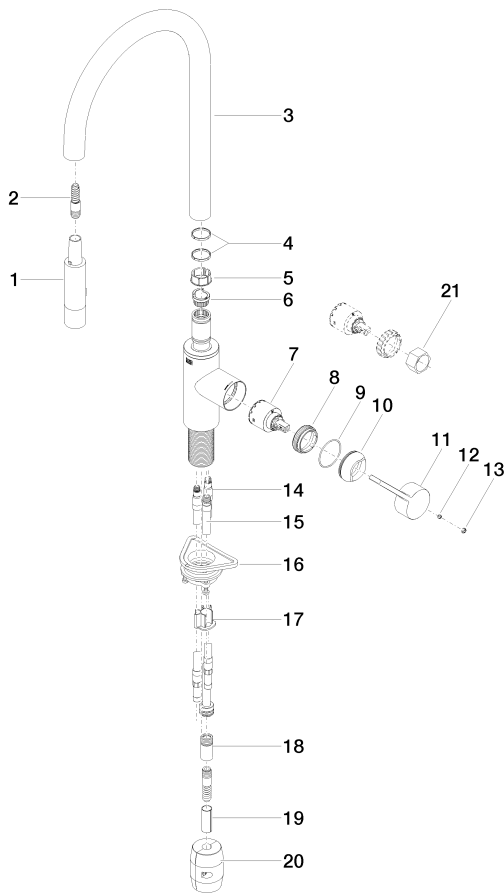

Kitchen - Tara Ultra

Single-lever mixer Pull-down with spray function - Dark Platinum matt

Article number: 33 870 875-99

- 240 mm projection
- pivotable spout 360°
- optional limiting, pivoting 110°
- laminar and spray flow
- height of mixer 500 mm
- height up to laminar flow regulator 240 mm
- hole diameter 35 mm
- 1800 mm metal shower hose
- sprayface with anti-scaling system
- max. flow 10.4 l/min at 3 bar flow pressure
- lead-free
- Fittings group as per DIN 4109: 1
- Intrinsic protection against back flow.

All details in mm / inch = mm x 0.0394

Flow rate chart

Kitchen - Tara Ultra

Single-lever mixer Pull-down with spray function - Dark Platinum matt

Article number: 33 870 875-99

Other finish variants

polished chrome
33 870 875-00

platinum matt
33 870 875-06

platinum
33 870 875-08

brushed Durabrass
33 870 875-28

matt black
33 870 875-33

Other finishes on request (x-tra Service)

Kitchen - Tara Ultra

Single-lever mixer Pull-down with spray function - Dark Platinum matt

Article number: 33 870 875-99

Spare parts list

No.	Item Number	Name	Quantity used
1	04 12 11 148 00-99	shower	1
2	04 30 02 120 00-85	hose	1
3	90 28 22 304 00-99	spout	1
4	09 28 10 160 90	ring	1
5	09 18 40 186 90	sleeve	1
6	09 30 11 203 90	ring	1
7	90 15 05 062 00 90	cartridge	1
8	09 23 10 072 90	nut	1
9	09 14 10 190 90	seal	1
10	09 28 30 030-99	cover	1
11	09 20 87 020-99	handle	1
12	09 31 11 063 90	pin	1
13	90 31 20 087 00-99	plug	1
14	04 30 04 098 00 90	hose	2
15	04 28 20 066 00 90	pipe	1
16	04 30 11 040 00 90	fixing set	1
17	09 20 93 056 90	insert	1
18	90 24 03 253 00 90	adaptor	1
19	09 30 03 038 90	hose	1
20	04 21 50 010 00 90	accessories	1
21	09 30 09 031 90	key	1