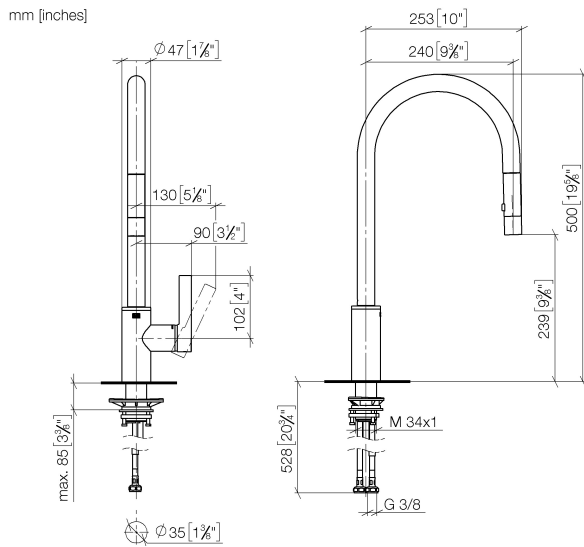

Kitchen - Tara Ultra

Single-lever mixer Pull-down with spray function - Dark Platinum matt

Article number: 33 870 875-99

- 240 mm projection
- pivotable spout 360°
- optional limiting, pivoting 110°
- laminar and spray flow
- height of mixer 500 mm
- height up to laminar flow regulator 240 mm
- hole diameter 35 mm
- 1800 mm metal shower hose
- sprayface with anti-scaling system
- max. flow 10.4 l/min at 3 bar flow pressure
- lead-free
- Fittings group as per DIN 4109: 1
- Intrinsic protection against back flow.

Dark Platinum matt

Discontinued articles/items available to order until 31.12.9999

Kitchen - Tara Ultra

Single-lever mixer Pull-down with spray function - Dark Platinum matt

Article number: 33 870 875-99

Dimensional drawing

All details in mm / inch = mm x 0.0394

Flow rate chart

Kitchen - Tara Ultra

Single-lever mixer Pull-down with spray function - Dark Platinum matt

Article number: 33 870 875-99

Other finish variants

polished chrome
33 870 875-00

Article number: 33 870 875-99

Spare parts list

No.	Item Number	Name	Quantity used
1	04 12 11 148 00-99	shower	1
2	04 30 02 120 00-85	hose	1
3	90 28 22 304 00-99	spout	1
4	09 28 10 160 90	ring	1
5	09 18 40 186 90	sleeve	1
6	09 30 11 203 90	ring	1
7	90 15 05 062 00 90	cartridge	1
8	09 23 10 072 90	nut	1
9	09 14 10 190 90	seal	1
10	09 28 30 030-99	cover	1
11	09 20 87 020-99	handle	1
12	09 31 11 063 90	pin	1
13	90 31 20 087 00-99	plug	1
14	04 30 04 098 00 90	hose	2
15	04 28 20 066 00 90	pipe	1
16	04 30 11 040 00 90	fixing set	1
17	09 20 93 056 90	insert	1
18	90 24 03 253 00 90	adaptor	1
19	09 30 03 038 90	hose	1
20	04 21 50 010 00 90	accessories	1
21	09 30 09 031 90	key	1