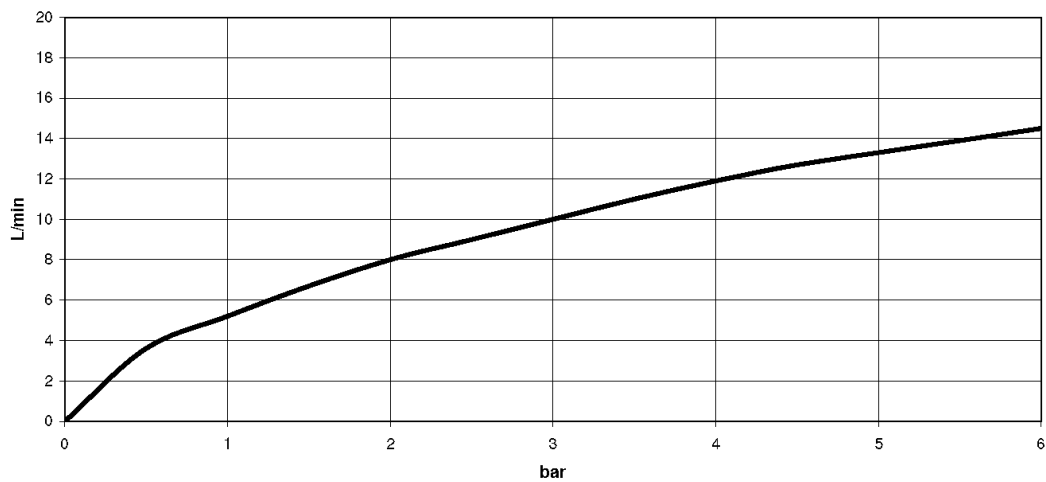

Kitchen - Tara Ultra

Single-lever mixer Pull-down with spray function - Dark Platinum matt

Article number: 33 870 875-99

- 240 mm projection
- pivotable spout 360°
- optional limiting, pivoting 110°
- laminar and spray flow
- height of mixer 500 mm
- height up to laminar flow regulator 240 mm
- hole diameter 35 mm
- 1800 mm metal shower hose
- sprayface with anti-scaling system
- max. flow 10.4 l/min at 3 bar flow pressure
- lead-free
- Fittings group as per DIN 4109: 1
- Intrinsic protection against back flow.

All details in mm / inch = mm x 0.0394

Flow rate chart

Kitchen - Tara Ultra

Single-lever mixer Pull-down with spray function - Dark Platinum matt

Article number: 33 870 875-99

Other finish variants

polished chrome
33 870 875-00